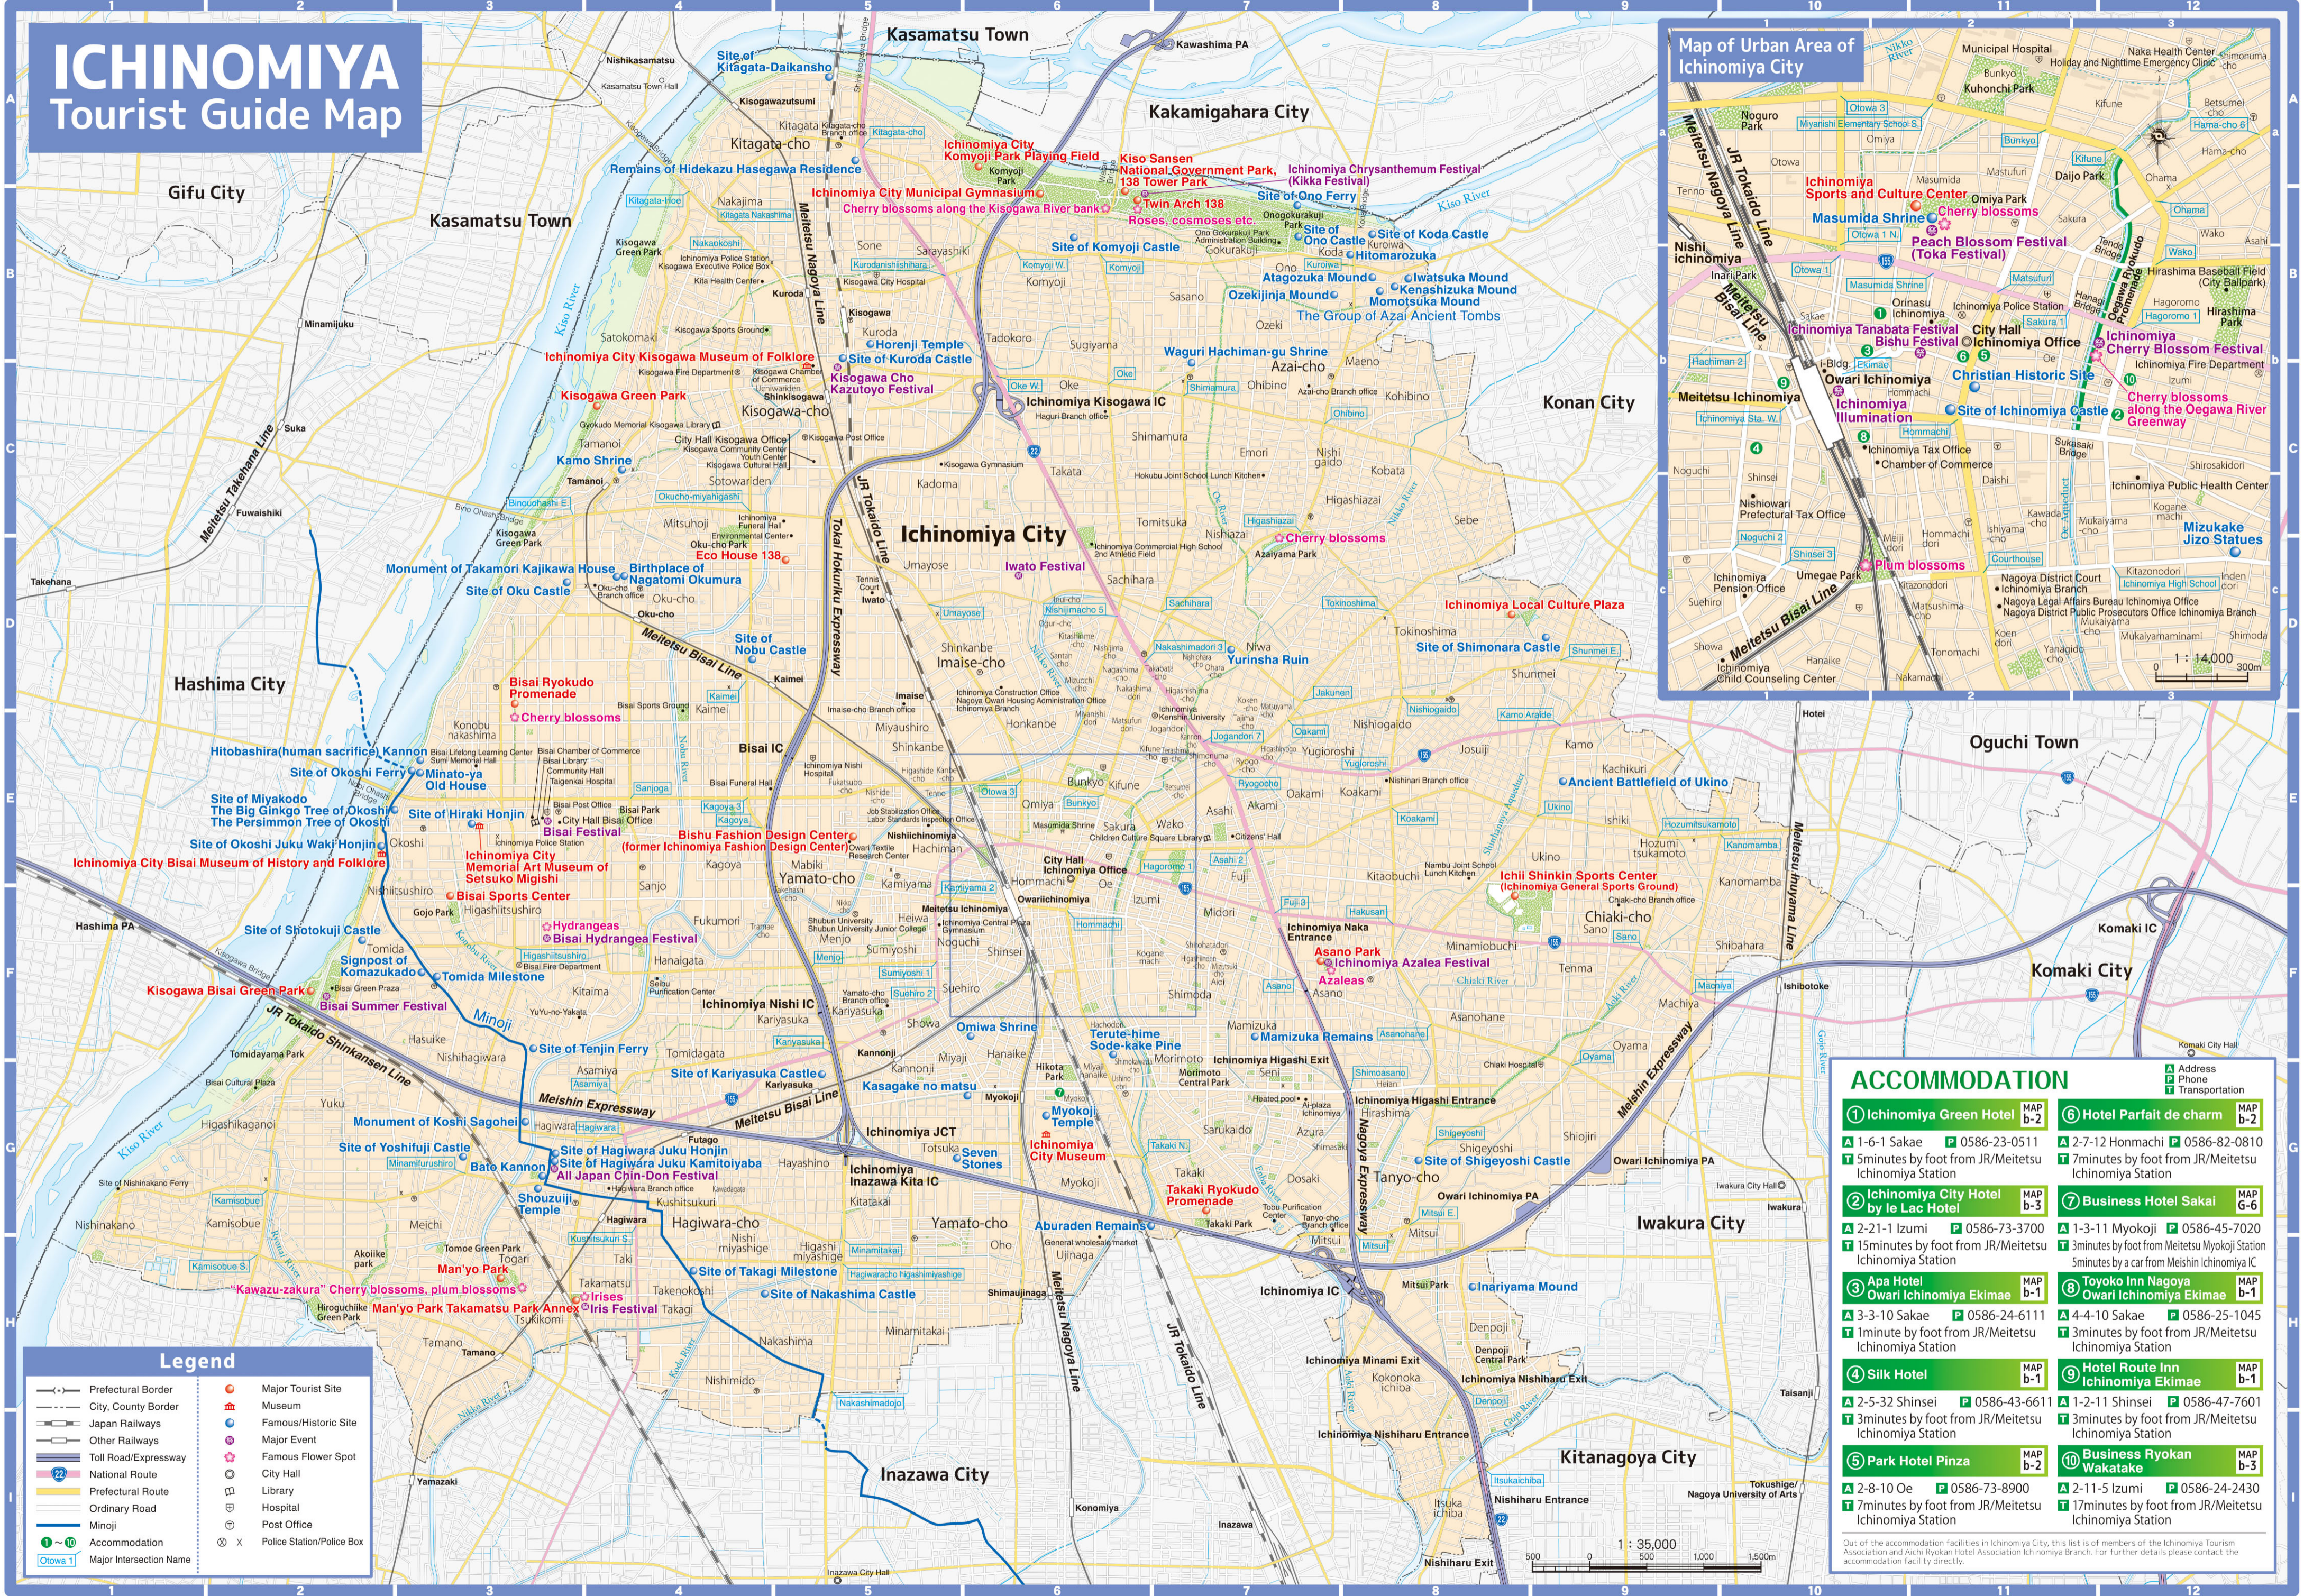

ICHINOMIYA Tourist Guide Map

Legend

ACCOMMODATION

① Ichinomiya Green Hotel MAP b-2 A 1-6-1 Sakae P 0586-23-0511 T 5minutes by foot from JR/Meitetsu Ichinomiya Station	⑥ Hotel Parfait de charm MAP b-2 A 2-7-12 Honmachi P 0586-82-0810 T 7minutes by foot from JR/Meitetsu Ichinomiya Station
② Ichinomiya City Hotel by le Lac Hotel MAP b-3 A 2-21-1 Izumi P 0586-73-3700 T 15minutes by foot from JR/Meitetsu Ichinomiya Station	⑦ Business Hotel Sakai MAP 6-6 A 1-3-11 Myokoji P 0586-45-7020 T 3minutes by foot from Meitetsu Myokoji Station 5minutes by a car from Meishin Ichinomiya IC
③ Apa Hotel Owari Ichinomiya Ekimae MAP b-1 A 3-3-10 Sakae P 0586-24-6111 T 1minute by foot from JR/Meitetsu Ichinomiya Station	⑧ Toyoko Inn Nagoya Owari Ichinomiya Ekimae MAP b-1 A 4-4-10 Sakae P 0586-25-1045 T 3minutes by foot from JR/Meitetsu Ichinomiya Station
④ Silk Hotel MAP b-1 A 2-5-32 Shinsei P 0586-43-6611 T 3minutes by foot from JR/Meitetsu Ichinomiya Station	⑨ Hotel Route Inn Ichinomiya Ekimae MAP b-1 A 1-2-11 Shinsei P 0586-47-7601 T 3minutes by foot from JR/Meitetsu Ichinomiya Station
⑤ Park Hotel Pinza MAP b-2 A 2-8-10 Oe P 0586-73-8900 T 7minutes by foot from JR/Meitetsu Ichinomiya Station	⑩ Business Ryokan Wakatake MAP b-3 A 2-11-5 Izumi P 0586-24-2430 T 17minutes by foot from JR/Meitetsu Ichinomiya Station

Out of the accommodation facilities in Ichinomiya City, this list is of members of the Ichinomiya Tourism Association and Aichi Ryokan Hotel Association Ichinomiya Branch. For further details please contact the accommodation facility directly.